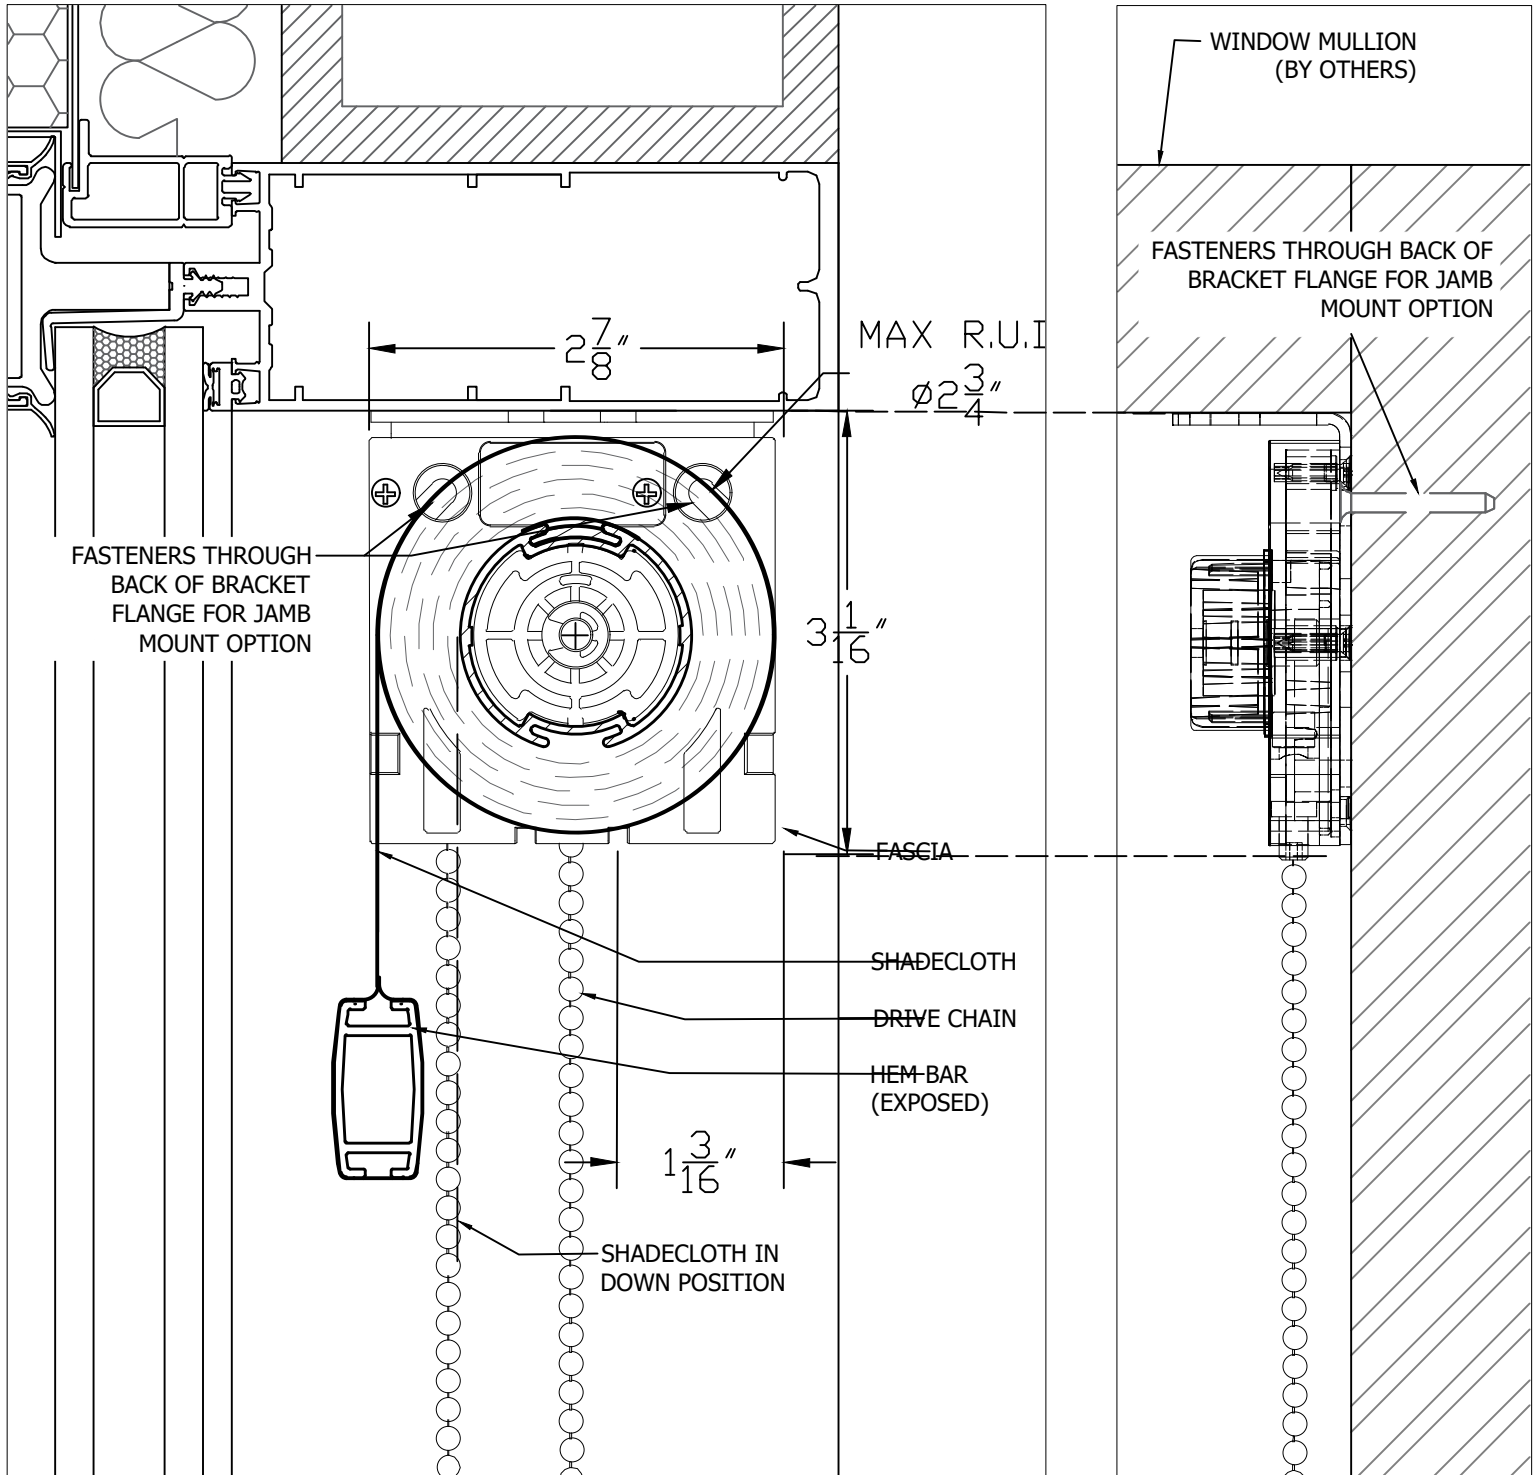

Ceiling mount - 3" no fascia

Inside window frame

SECTION AT WINDOW HEIGHT

SCALE 3/4 FULL SIZE

FRONT VIEW

SCALE 3/4 FULL SIZE