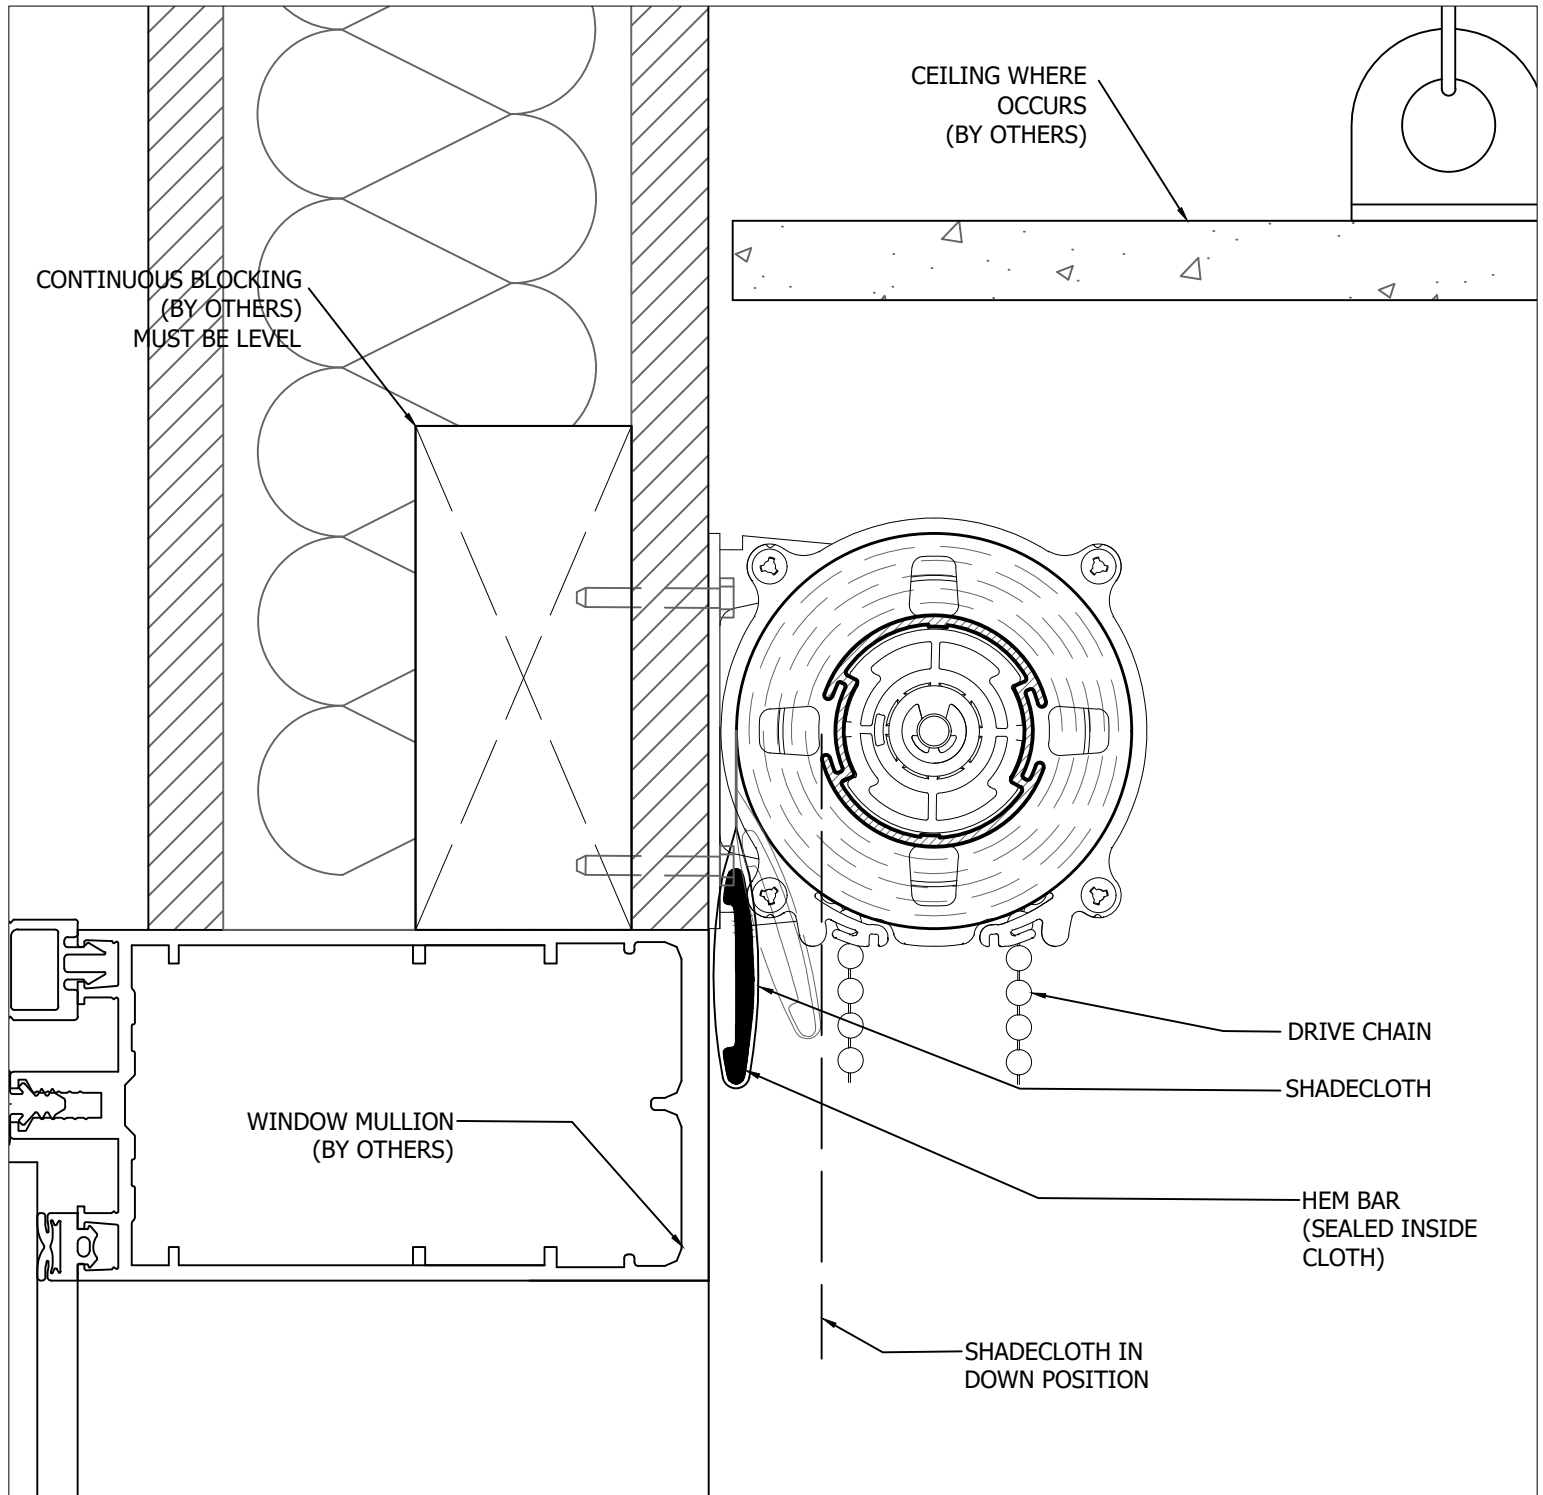

## Wall mount - no fascia

## SECTION AT WINDOW HEIGHT

SCALE 3/4 FULL SIZE