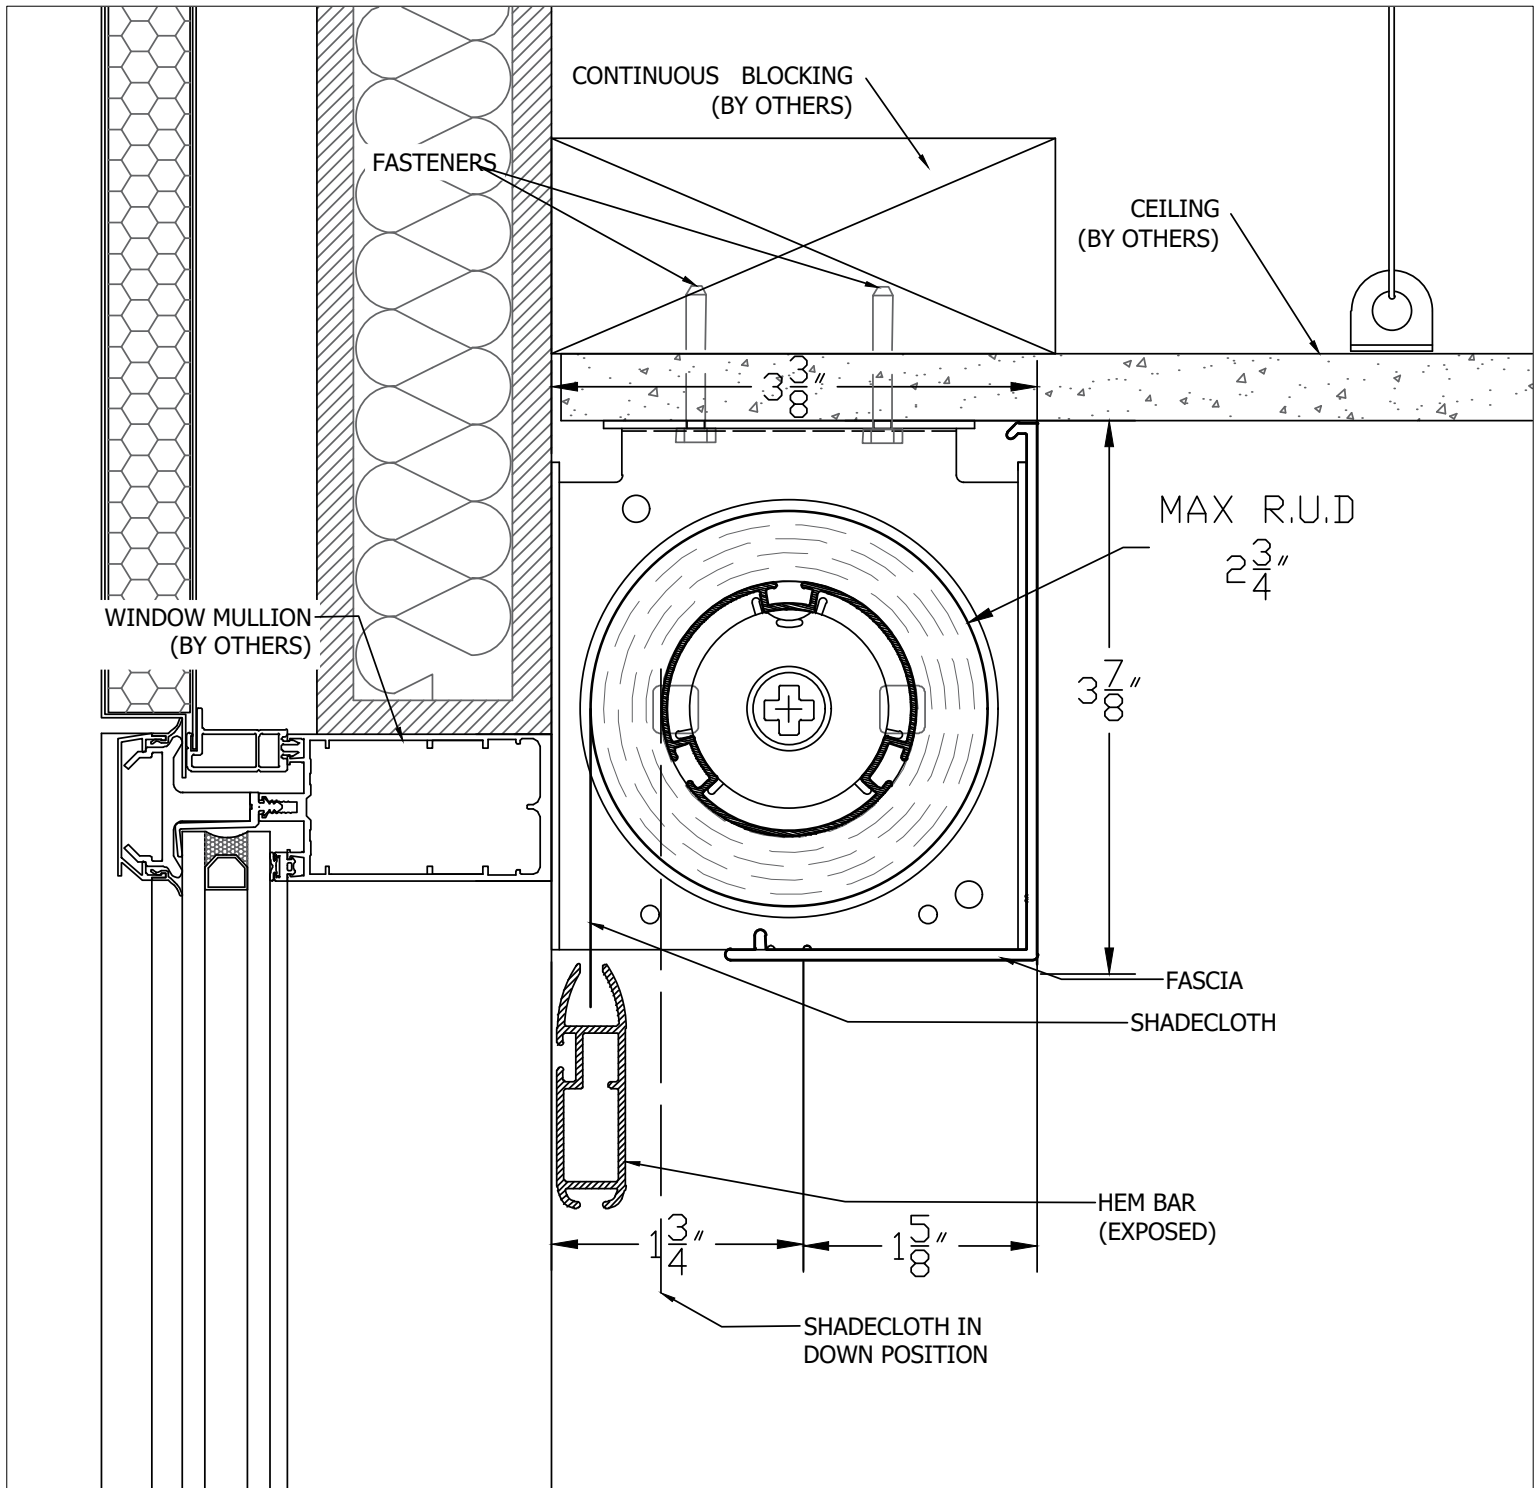

Ceiling mount - 3" fascia

SECTION AT WINDOW HEIGHT

SCALE 0.75